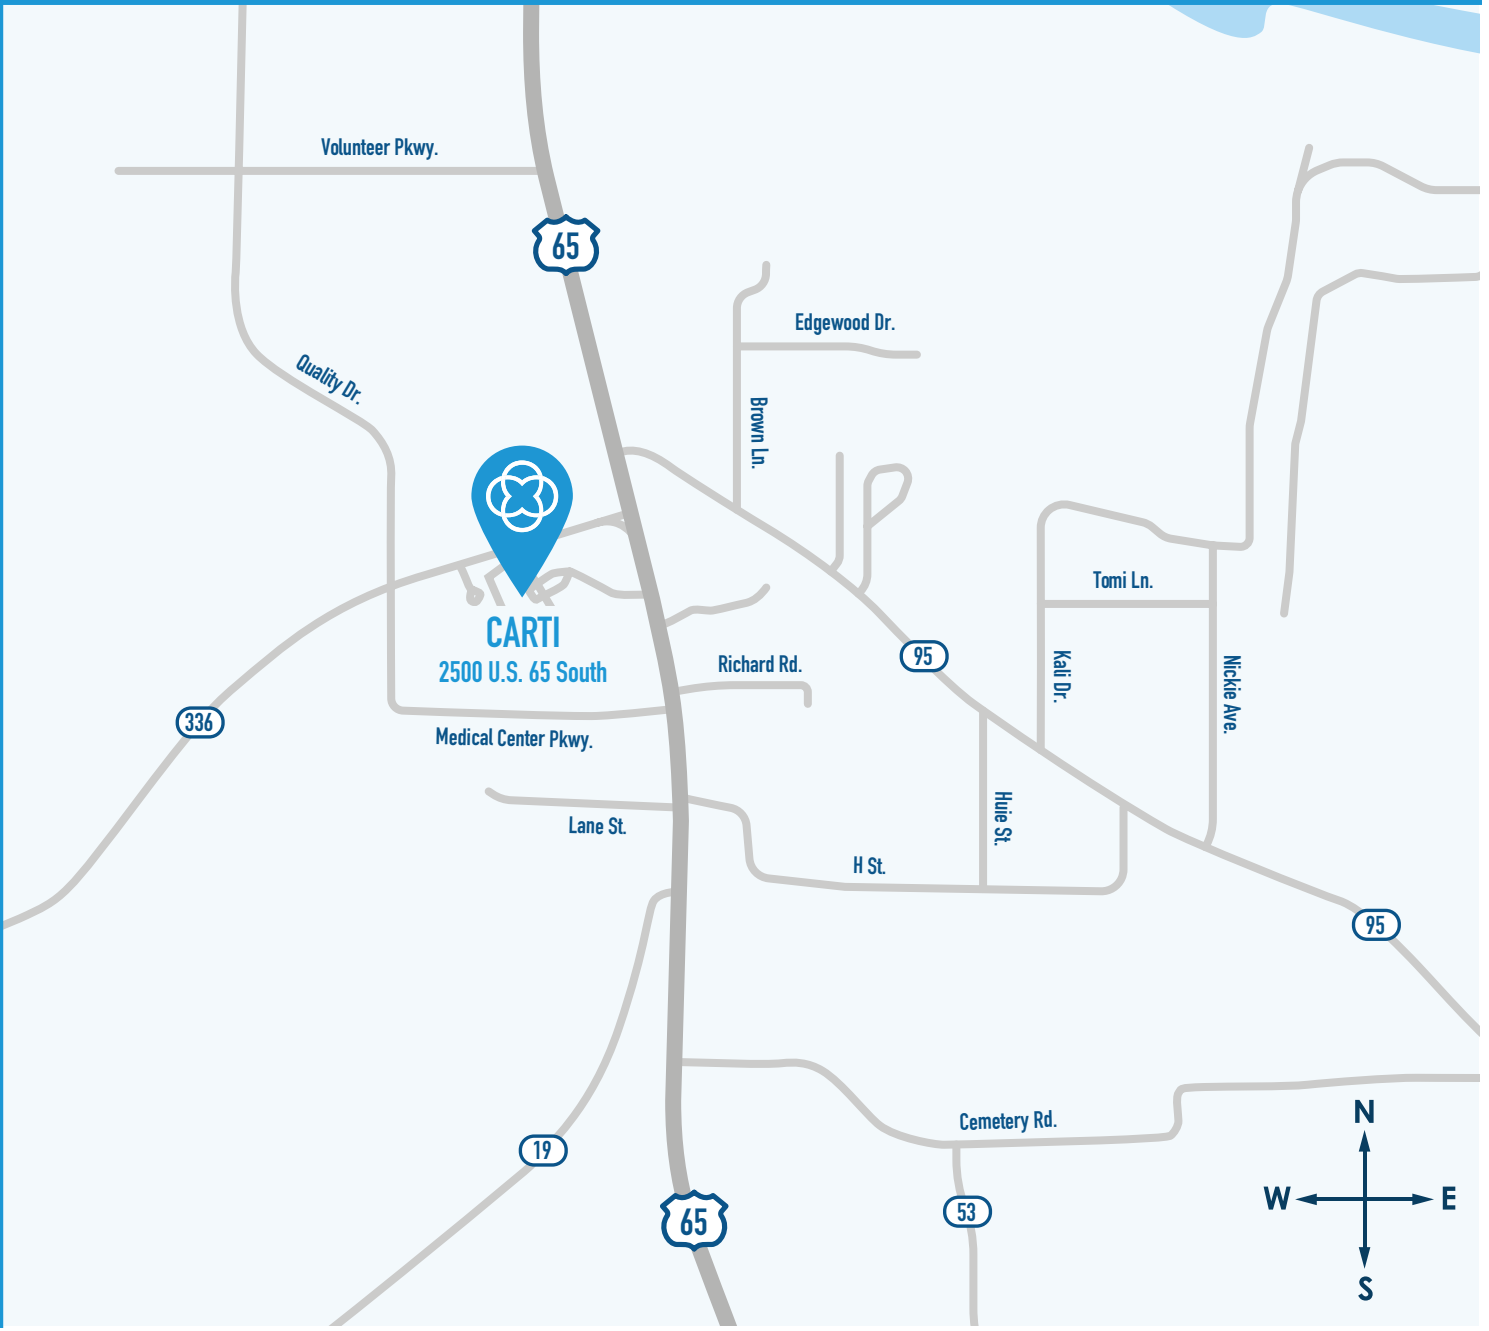

DRIVING DIRECTIONS

CLINTON

VIA U.S. 65 SOUTH

Head south on U.S. 65/AR 65 towards Clinton. CARTI will be on your right.

VIA U.S. 65 NORTH

Head north on U.S. 65/AR 65 towards Clinton. CARTI will be on your left.

2500 U.S. 65 South
Clinton, AR 72031
501.296.3215